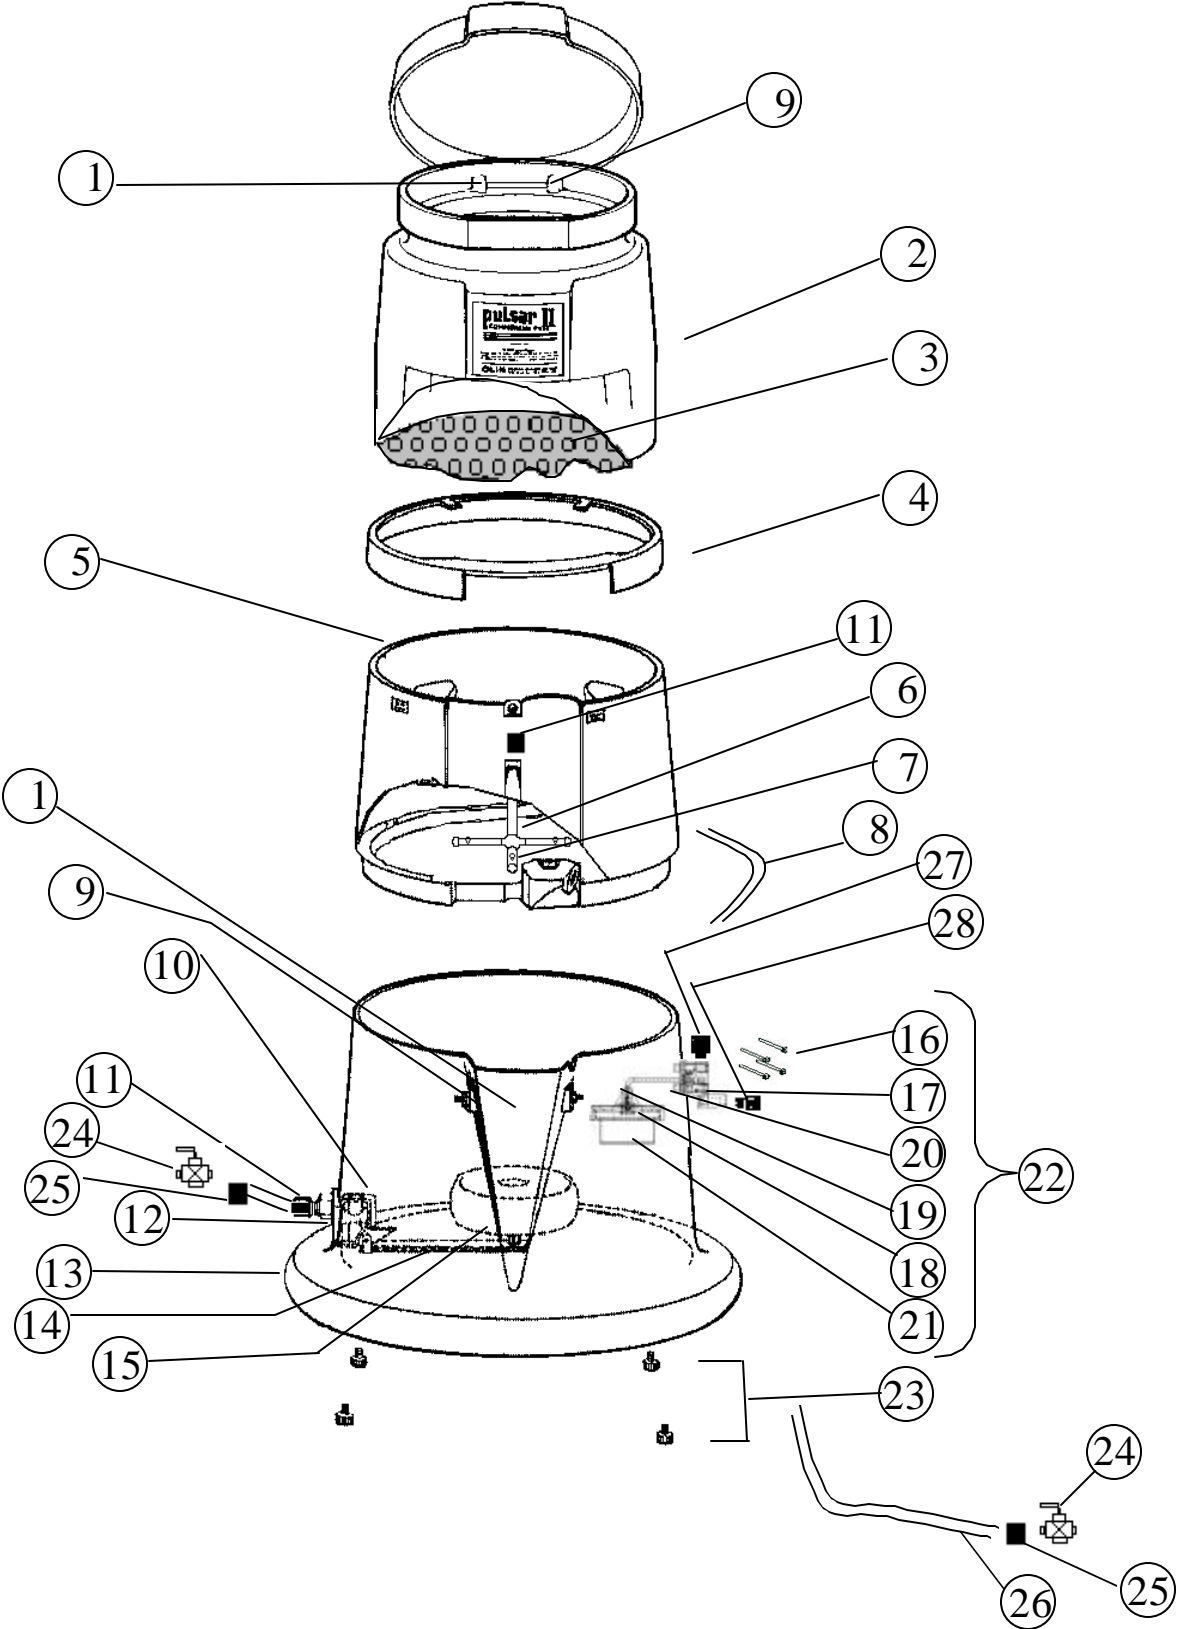

Pulsar® IIRSG Model #PCP-3000RSG Parts Diagram

Pulsar II RSG

Diagram Number	Part Number	Description
0	30991	Pulsar Iirs(G) Feeder DISCONTINUED**Spare Parts Available Only
1	71561	(2011) PVC Hinge Rod For Feeders 30025 and 30991
2	71530	PIIRSG Briquette Hopper with 2 replacement grids for Feeder 30991
3	71497	Replacement Grid for Feeder 30991 PIirs and PIirsG
4	71569	(3015) Trim Ring Indicator For Feeders 30025 and 30991
5	71601	(3001S) Middle Spray Section For Feeder 30991 (Spray)
6	71578	(3603) Spray Manifold Assembly For Feeder 30991 (Spray)
7	71579	(3604) Spray Nozzle (.2 gpm) For Feeder 30991 (Spray)
8	71574	(3103) 3/8" P.E. Tubing E-64-0500 (14") For Feeder 30991 (Spray)
9	71586	(4040) PVC Tie Rod Nuts (2) For Feeders 30025 and 30991
10	71615	Discharge Valve Body with Plug, Ball & Gasket
11	71573	(3102) P6FC8 Female Tubing Connector
12	71583	Discharge Valve Locknut
13	71580	(4001) Discharge Tank For Feeders 30025 and 30991
14	71584	Discharge Valve Arm with Suction Cup
15	71585	Discharge Valve Float
16	71537	Emergency Shut Off Mounting PVC Screws(1/4-20x4)
17	71535	Emergency Shut Off Valve with Arm Only
18	71539	Emergency Shut Off Float Plate
19	71538	Emergency Shut Off Float Plate PVC Nut/Discharge Arm Nut
20	71536	Emergency Shut Off Mounting Plate
21	71540	Emergency Shut Off Overflow Float
22	71496	Emergency Shut Off Valve (Complete Assembly)
23	71581	(4007) Leg For Feeders 30025 and 30991
24	71564	(3004) Flow Control/Inlet-Outlet Valve For Feeders 30025 and 30991
25	71557	Parker Fitting W6FC4
26	71558	3/8" O.D. Polyethylene Tubing - 16'
27	71619	Elbow (P6ME6) 3/8" For Feeders 30991 & P3
28	71582	(4014) Parker Fitting P6MC4