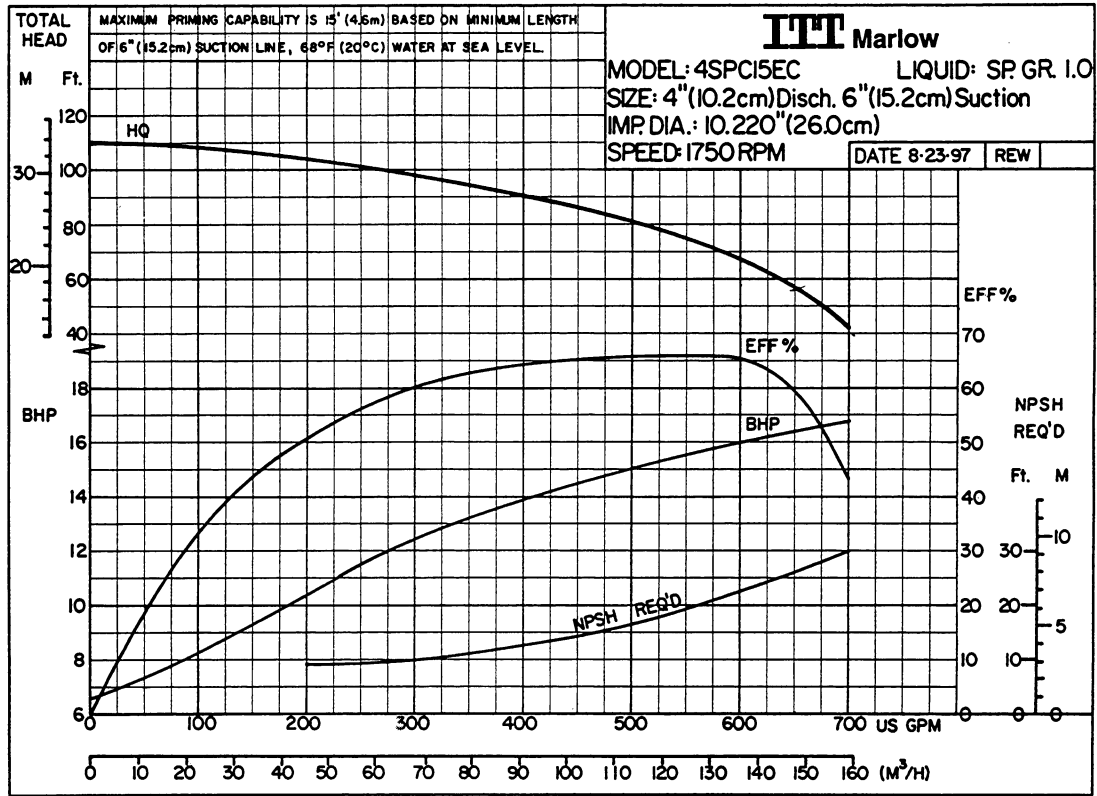

PERFORMANCE CURVES -4SPC15EC, 1750 RPM, 60HZ

PERFORMANCE CURVES -4SPC15EC, 1450 RPM, 50HZ