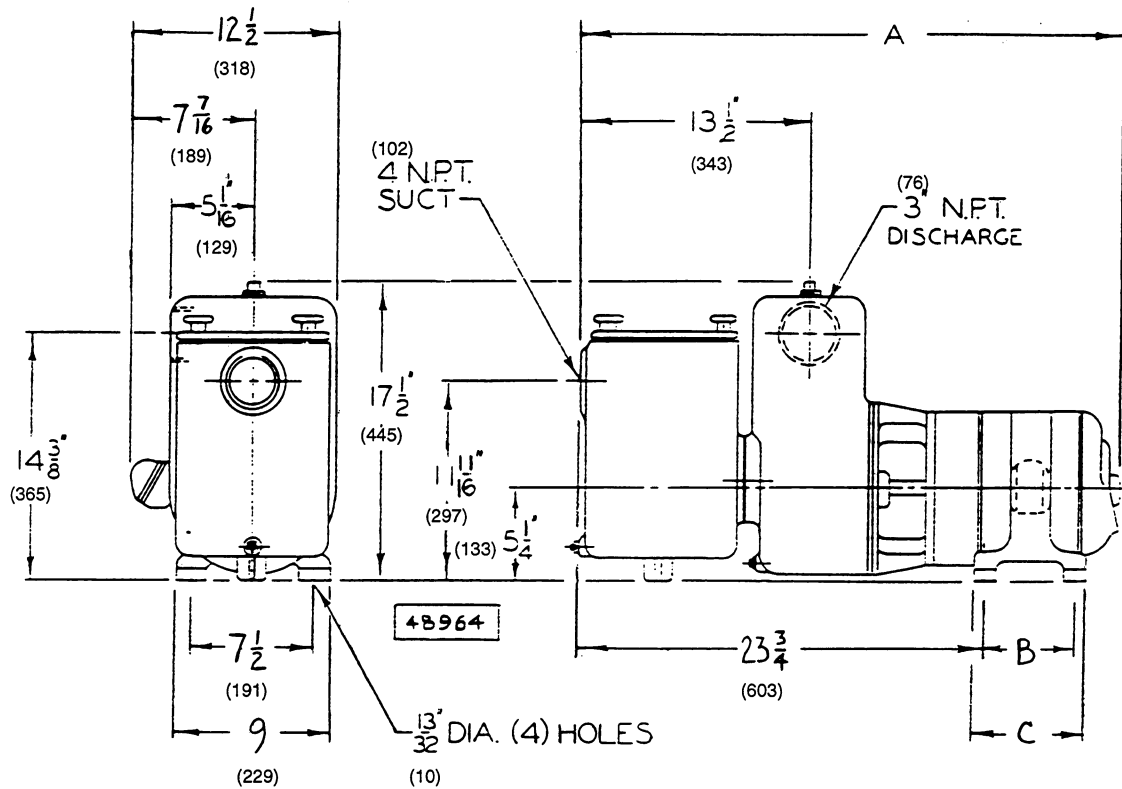

DIMENSIONS: 3B SERIES

All dimensions shown in inches
are Magnetek Motors.

Frame	HP	PH	A	B	C
182JM	5	3	31 (787)	4 1/2 (114)	6 1/2 (165)
184JM	5	1	32 (813)	5 1/2 (140)	7 1/2 (191)
	7 1/2	3			
	7 1/2	1			

Dimensions in inches(mm)

THESE DIMENSIONS NOT TO BE USED FOR CONSTRUCTION PURPOSES WITHOUT FORMAL FACTORY APPROVAL.
ITT MARLOW RESERVES THE RIGHT TO MAKE CHANGES IN DESIGN, MATERIALS, AND PRICES WITHOUT NOTICE.

Marlow

Marlow
8200 N. Austin Avenue
Morton Grove, IL 60053
Phone: (847) 583-2000
Facsimile: (847) 965-8379
<http://www.marlowpumpsonline.net>